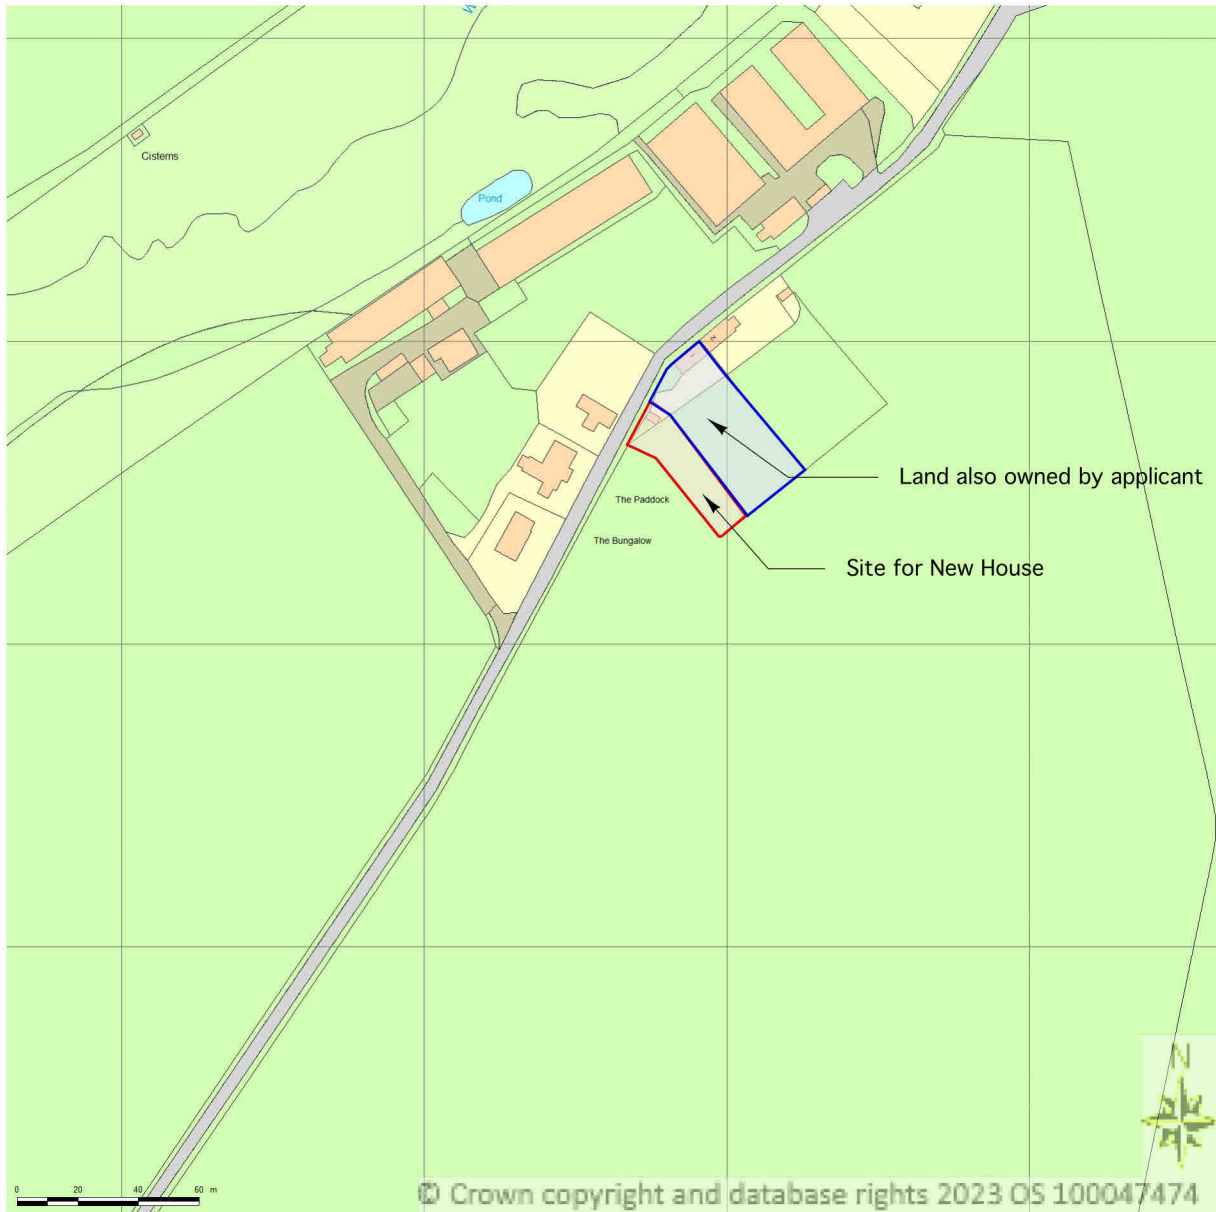

SITE LOCATION PLAN
AREA 16 HA
SCALE 1:2500 on A4
CENTRE COORDINATES: 368762, 620211

Scottish Borders Council
Town And Country
Planning (Scotland) Act
1997

REFUSED

subject to the
requirements of the
associated Decision
Notice

NEW HOUSE
NETHERWELLS : OXNAM

Quercus

Sunnyside Studio
Heriot, Midlothian
Scotland EH38 5YE

Tel. 01875 835220
Mob. 07941 757382
Email peter@quercus.scot

Scale 2500 Feb 2023 PC

LOCATION PLAN

2302-L01